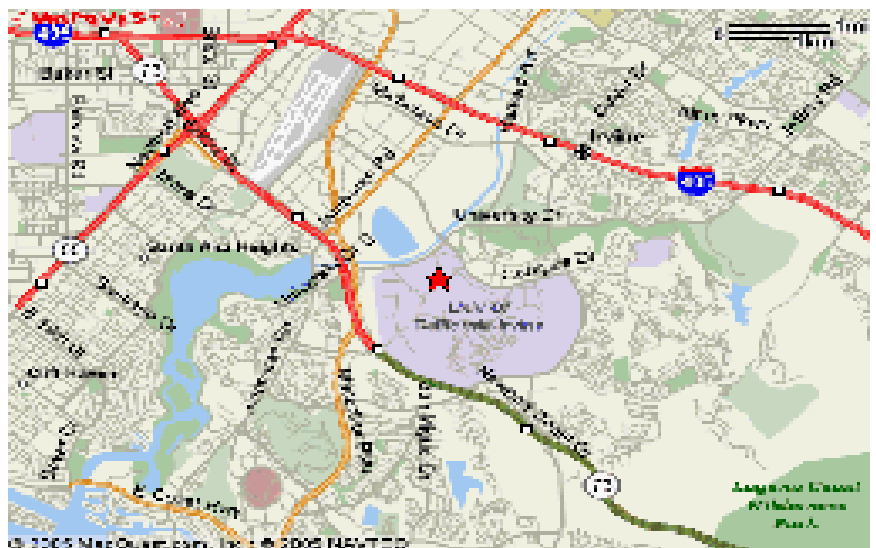

**OPENING TIP-OFF
GAMES AT
3:00pm, 4:15pm & 7:00pm**

UC IRVINE BREN EVENTS CENTER

(Intersection of) Mesa Rd. and
West Peltason Dr.
Irvine, CA 92617

(949) 824 - 5000

MAP IS NOT TO SCALE